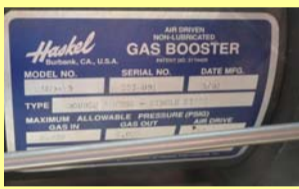

GF-244 CFM-3,000 PSI

Atlas Copco Oil Free Screw 100 HP

Atlas Copco Oil Free Screw 100 HP

Atlas Copco Oil Free Screw 225 HP

Atlas Copco Oil Free Screw 250 HP

Pneumatic Boosters

I.R. Centac 400 HP

Atlas Copco Recycle